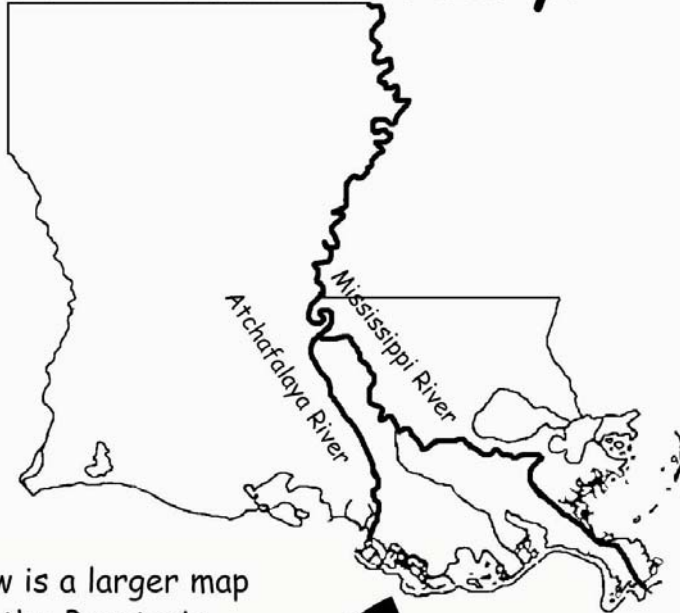

Clawdette, Where Is The Barataria-Terrebonne Estuary?

My home is located in South Louisiana between the Mississippi River and Atchafalaya River. On the right is a map of Louisiana. Find my home and color it purple.

Below is a larger map of the Barataria-Terrebonne Estuary. Use the legend to color this map.